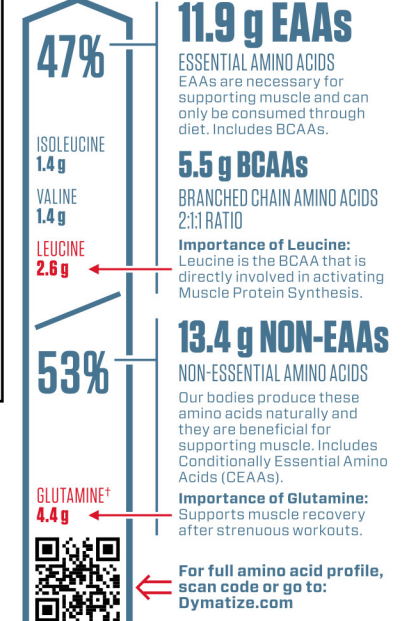

TYPICAL AMINO ACID PROFILE** 25g TOTAL AMINO ACIDS PER SERVING

**ALL AMINO ACIDS ARE NATURALLY OCCURRING IN PROTEIN. AMOUNTS ARE BASED ON ONE SERVING.
*INCLUDES GLUTAMIC ACID
© 2022 DD IP HOLDER, LLC (AS TO DUNKIN' AND ALL OTHER TRADEMARKS LOGOS AND TRADE DRESS OF DD IP HOLDER, LLC) USED UNDER LICENSE.

For full amino acid profile, scan code or go to: Dymatize.com

07120001US3102

1mm Graphical
Varnish &
Ink Free

5mm Copy-Free Area