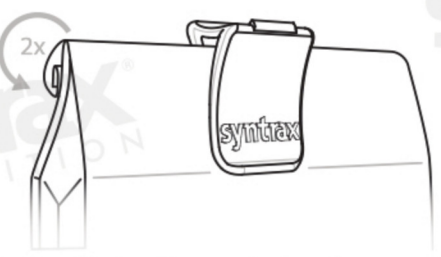

TROPHIX

syntrax®
TROPHIX
 ULTRA SUSTAINED-RELEASE PROTEIN

PROTEIN	SUGAR	FAT	SODIUM
23 GRAMS	3 GRAMS	1 GRAM	90 MILLIGRAMS

To use the detachable, reusable clip included in every bag of Trophix®, follow the instructions below:

1. Cut off the clip with scissors or snap off by pulling the clip straight up.

2. Fold bag over at least twice and slide clip on the top for a tight lock.

Pro Tip: Clip is reusable for other products such as cereal, snacks, etc.