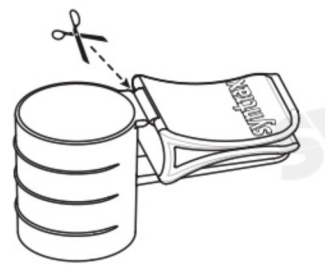

TROPHIX

syntrax®
TROPHIX
 ULTRA SUSTAINED-RELEASE PROTEIN

PROTEIN	SUGAR	FAT	SODIUM
23 GRAMS	3 GRAMS	1 GRAM	90 MILLIGRAMS

To use the detachable, reusable clip included in every bag of Trophix®, follow the instructions below:

1. Cut off the clip with scissors or snap off by pulling the clip straight up.

2. Fold bag over at least twice and slide clip on the top for a tight lock.

Pro Tip: Clip is reusable for other products such as cereal, snacks, etc.