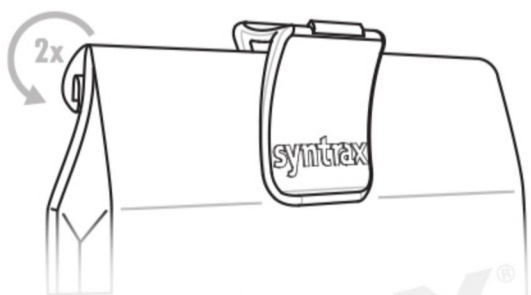

Mixes Instantly

Kosher & Halal

Contains No Artificial Colors

Best-Tasting Protein in Water or Milk

NET WT:
 5lb (2.27kg)

To use the detachable, reusable clip included in every bag of Trophix®, follow the instructions below:

1. Cut off the clip with scissors or snap off by pulling the clip straight up.

2. Fold bag over at least twice and slide clip on the top for a tight lock.

Pro Tip: Clip is reusable for other products such as cereal, snacks, etc.