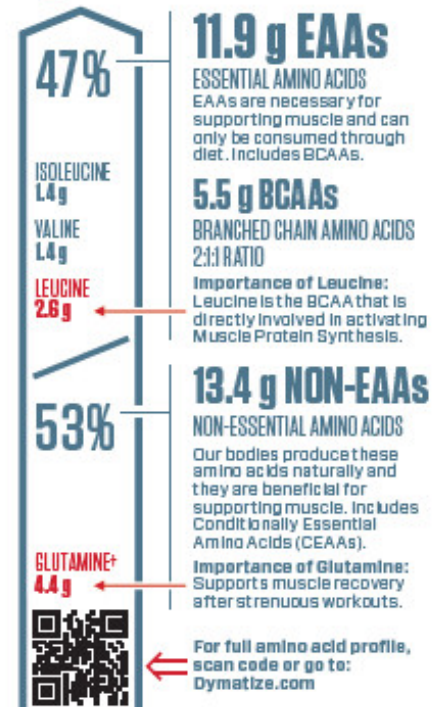

**ALL AMINO ACIDS ARE NATURALLY OCCURRING IN PROTEIN. AMOUNTS ARE BASED ON ONE SERVING.

*INCLUDES GLUTAMIC ACID

DYMATIZE.COM

INSPIRATION • DESIGN • TRAINING TIPS

Dymatize
BORN & USA

050161353187

0713600105018

USE RECYCLED BOTTLE

♻️

*WITH A FITNESS OR BODYBUILDING REGIMEN

20mm High Distortion Area

SOLD BY WEIGHT NOT VOLUME
*100% of the Protein from Whey Protein Isolate
Notice: Use this product as a Food Supplement only