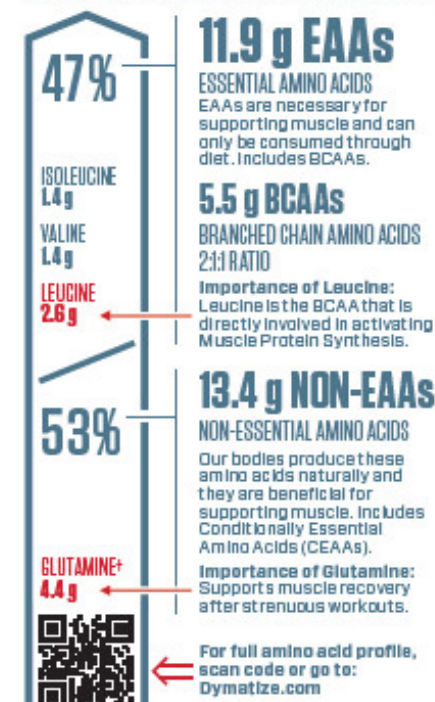

TYPICAL AMINO ACID PROFILE** 25g TOTAL AMINO ACIDS PER SERVING

**ALL AMINO ACIDS ARE NATURALLY OCCURRING IN PROTEIN. AMOUNTS ARE BASED ON ONE SERVING.

*INCLUDES GLUTAMIC ACID

*WITH A FITNESS OR BODYBUILDING REGIMEN

20mm High Distortion Area Recommended Copy Free

SOLD BY WEIGHT NOT VOLUME
*100% of the Protein from Whey Protein Isolate.
Notice: Use this product as a Food Supplement only. Do not use for weight reduction.