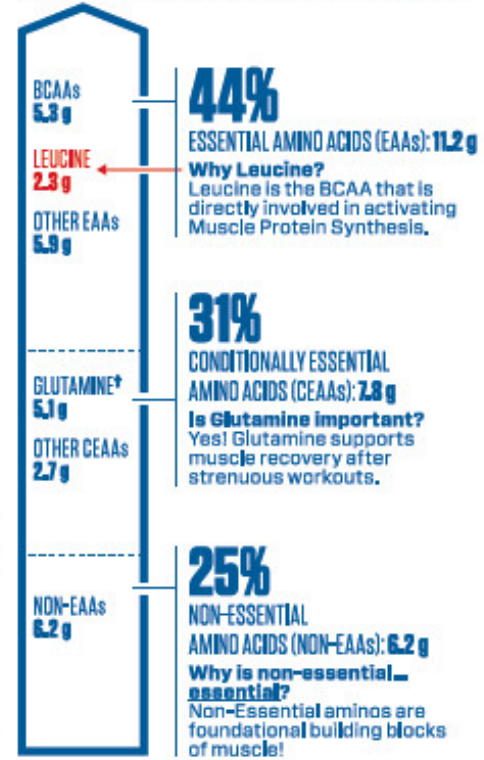

TYPICAL AMINO ACID PROFILE** 25g TOTAL AMINO ACIDS PER SERVING

** ALL AMINO ACIDS ARE NATURALLY OCCURRING IN PROTEIN. AMOUNTS ARE BASED ON ONE SERVING. FULL AMINO ACID PROFILE CAN BE FOUND AT: DYMATIZE.COM

† INCLUDES GLUTAMIC ACID

MADE IN THE USA FROM DOMESTIC AND INTERNATIONAL INGREDIENTS