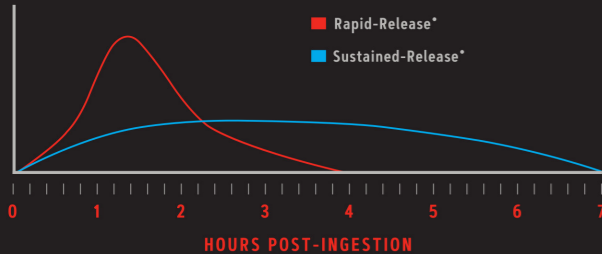

7-HOUR SUSTAINED RELEASE PROTEIN*

Plasma Amino Acids

* Visual illustration based on published data.

*These statements have not been evaluated by the Food and Drug Administration. This product is not intended to diagnose, treat, cure, or prevent any disease.

KEEP OUT OF REACH OF CHILDREN.
Store in a cool, dry place.
For More Information:
1-888-462-2548
GNC.com

Products bearing this logo have been tested for banned substances by LGC Science, Inc., a world-class anti-doping lab. *Product was tested for over 220 banned substances on the 2020 World Anti-Doping Agency (WADA) Prohibited List via LGC skip lot testing protocol #ICP0307.

ADVANCED MUSCLE PERFORMANCE

SUSTAINED PROTEIN BLEND

7-HOUR SUSTAINED-RELEASE PROTEIN

Ultra-Premium Blend of 4 High-Quality Protein Sources

Rapid & Sustained-Release for Up to 7 Hours of Muscle Fuel*

CHOCOLATE RASPBERRY TRUFFLE

NATURAL + ARTIFICIAL FLAVORS

25g
PROTEIN

4
PROTEIN
SOURCES

5g
BCAA

130
CALORIES

DIETARY SUPPLEMENT

NET WT 32.59 OZ (2.04 LB) 924 G

28 SERVINGS

CODE 414807

DIRECTIONS: As a dietary supplement, mix one scoop (33 g) in 6-8 fl. oz. of cold water and enjoy. See usage benefits for additional suggestions and information.

Supplement Facts

Serving Size 1 Scoop (33 g)
Servings Per Container 28

Amount Per Serving	% Daily Value	
Calories	130	
Total Fat	1.5 g	2%†
Cholesterol	25 mg	8%
Total Carbohydrate	3 g	1%†
Total Sugars	1 g	*
Protein	25 g	50%
Calcium	330 mg	25%
Sodium	95 mg	4%
Potassium	140 mg	3%

† Percent Daily Values are based on a 2,000 calorie diet.

* Daily Value not established.

OTHER INGREDIENTS: Protein Blend (Native Micellar Casein, Native Whey Protein Isolate, Whey Protein Hydrolysate, Egg White Protein), Natural and Artificial Flavors, Creamer (Sunflower Oil, Maltodextrin, Sodium Caseinate [a Milk Derivative]), Tricalcium Phosphate, Mono- and Diglycerides, Mixed Tocopherols [Antioxidant], Cocoa (Processed with Alkali), Gum Blend (Cellulose Gum, Xanthan Gum, Carrageenan), Sunflower Lecithin, Sucralose, Acesulfame Potassium.

CONTAINS: Milk and Eggs.

Distributed by:
General Nutrition Corporation
Pittsburgh, PA 15222 USA
Gluten Free, No Soy.

NOTICE: Use this product as a food supplement only. Do not use for weight reduction. Significant product settling may occur. Product is sold by weight not volume.

KUG

PERFORMANCE PROTEIN

4 Sources of Scientifically Blended Protein, Including Specially Processed Native Protein — Protein in its Natural State

- Native Whey Isolate
- Native Micellar Casein
- Egg Whites
- Whey Hydrolysate

USAGE BENEFITS

Breakfast

Rapid Release of Amino Acids to "Break Your Fast" & Fuel Muscles, Plus Ongoing Support for Up to 7 Hours*

Between Meals

Sustained Release of Amino Acids for Ongoing Muscle Support*

Post-Workout

Rapid Release of Amino Acids Plus Sustained Release for Ongoing Muscle Support & Protein Synthesis^*

Non-Training Days

Provides Critical Amino Acids to Fuel Muscles During Recovery from Intense Training^*