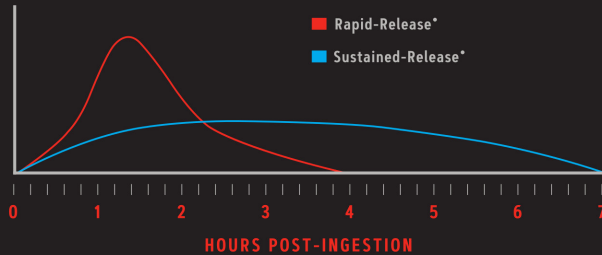

7-HOUR SUSTAINED RELEASE PROTEIN*

Plasma Amino Acids

* Visual illustration based on published data.

*These statements have not been evaluated by the Food and Drug Administration. This product is not intended to diagnose, treat, cure, or prevent any disease.

KEEP OUT OF REACH OF CHILDREN. Store in a cool, dry place.

For More Information:
1-888-462-2548
GNC.com

Trusted by sport

Products bearing this logo have been tested for banned substances by LGC Science, Inc., a world-class anti-doping lab. *Product was tested for over 220 banned substances on the 2020 World Anti-Doping Agency (WADA) Prohibited List via LGC skip lot testing protocol #ICP0307.

ADVANCED MUSCLE PERFORMANCE

SUSTAINED PROTEIN BLEND

7-HOUR SUSTAINED-RELEASE PROTEIN

Ultra-Premium Blend of 4 High-Quality Protein Sources

Rapid & Sustained-Release for Up to 7 Hours of Muscle Fuel*

PEANUT BUTTER MARSHMALLOW

NATURAL + ARTIFICIAL FLAVORS

25G PROTEIN

4 PROTEIN SOURCES

5G BCAA

130 CALORIES

DIETARY SUPPLEMENT

NET WT 32.59 OZ (2.04 LB) 924 G

28 SERVINGS

CODE 414806

DIRECTIONS: As a dietary supplement, mix one scoop (33 g) in 6-8 fl. oz. of cold water and enjoy. See usage benefits for additional suggestions and information.

Supplement Facts

Serving Size 1 Scoop (33 g)
Servings Per Container 28

Amount Per Serving	% Daily Value	
Calories	130	
Total Fat	1.5 g	2%†
Cholesterol	25 mg	8%
Total Carbohydrate	3 g	1%†
Total Sugars	1 g	*
Protein	25 g	50%
Calcium	330 mg	25%
Sodium	100 mg	4%
Potassium	140 mg	3%

† Percent Daily Values are based on a 2,000 calorie diet.

* Daily Value not established.

OTHER INGREDIENTS: Protein Blend (Native Micellar Casein, Native Whey Protein Isolate, Whey Protein Hydrolysate, Egg White Protein), Natural and Artificial Flavors, Sunflower Lecithin, Creamer (Sunflower Oil, Maltodextrin, Sodium Caseinate [a Milk Derivative]), Tricalcium Phosphate, Mono- and Diglycerides, Mixed Tocopherols [Antioxidant], Gum Blend (Cellulose Gum, Xanthan Gum, Carrageenan), Sucralose, Acesulfame Potassium. **CONTAINS:** Milk, Eggs and Soybeans.

Distributed by:
General Nutrition Corporation
Pittsburgh, PA 15222 USA
Gluten Free.

NOTICE: Use this product as a food supplement only. Do not use for weight reduction.

Significant product settling may occur. Product is sold by weight not volume.

KUG

PERFORMANCE PROTEIN

4 Sources of Scientifically Blended Protein, Including Specially Processed Native Protein — Protein in its Natural State

- Native Whey Isolate
- Native Micellar Casein
- Egg Whites
- Whey Hydrolysate

USAGE BENEFITS

Breakfast

Rapid Release of Amino Acids to “Break Your Fast” & Fuel Muscles, Plus Ongoing Support for Up to 7 Hours*

Between Meals

Sustained Release of Amino Acids for Ongoing Muscle Support*

Post-Workout

Rapid Release of Amino Acids Plus Sustained Release for Ongoing Muscle Support & Protein Synthesis**

Non-Training Days

Provides Critical Amino Acids to Fuel Muscles During Recovery from Intense Training**