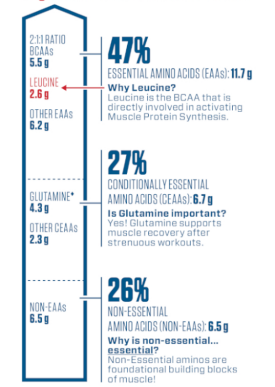

TYPICAL AMINO ACID PROFILE** 25g TOTAL AMINO ACIDS PER SERVING

** ALL AMINO ACIDS ARE NATURALLY OCCURRING IN PROTEIN. AMOUNTS ARE BASED ON ONE SERVING.
FULL AMINO ACID PROFILE CAN BE FOUND AT: DYMATIZE.COM
* INCLUDES GLUTAMIC ACID

1mm Graphic Varnish & Ink Free