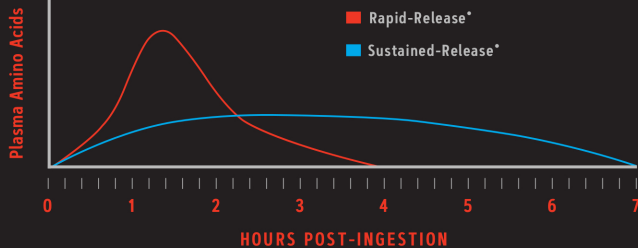

7-HOUR SUSTAINED RELEASE PROTEIN*

* Visual illustration based on published data.

*These statements have not been evaluated by the Food and Drug Administration. This product is not intended to diagnose, treat, cure, or prevent any disease.

KEEP OUT OF REACH OF CHILDREN.
Store in a cool, dry place.
For More Information:
1-888-462-2548
GNC.com

Products bearing this logo have been tested for banned substances by LGC Science, Inc., a world-class anti-doping lab. *Product was tested for over 220 banned substances on the 2020 World Anti-Doping Agency (WADA) Prohibited List via LGC skip lot testing protocol #ICP0307.

ADVANCED MUSCLE PERFORMANCE

SUSTAINED PROTEIN BLEND

7-HOUR SUSTAINED-RELEASE PROTEIN

Ultra-Premium Blend of 4 High-Quality Protein Sources

Rapid & Sustained-Release for Up to 7 Hours of Muscle Fuel*

VANILLA MILKSHAKE
NATURAL + ARTIFICIAL FLAVORS

25G
PROTEIN

4
PROTEIN
SOURCES

5G
BCAA°

130
CALORIES

DIETARY SUPPLEMENT

NET-WT 32.59 OZ (2.04 LB) 924 G

28 SERVINGS

CODE 414788

DIRECTIONS: As a dietary supplement, mix one scoop (33 g) in 6-8 fl. oz. of cold water and enjoy. See usage benefits for additional suggestions and information.

BVG

PERFORMANCE PROTEIN

4 Sources of Scientifically Blended Protein, Including Specially Processed Native Protein — Protein in its Natural State

- Native Whey Isolate
- Native Micellar Casein
- Egg Whites
- Whey Hydrolysate

USAGE BENEFITS

Breakfast

Rapid Release of Amino Acids to "Break Your Fast" & Fuel Muscles, Plus Ongoing Support for Up to 7 Hours*

Between Meals

Sustained Release of Amino Acids for Ongoing Muscle Support*

Post-Workout

Rapid Release of Amino Acids Plus Sustained Release for Ongoing Muscle Support & Protein Synthesis^*

Non-Training Days

Provides Critical Amino Acids to Fuel Muscles During Recovery from Intense Training^*

If it's on our labels, then it's in our bottles. Full dosing, full transparency and no meaningless sprinkles. Superior ingredients backed by real science. Up to 7 hours of premium muscle fuel for advanced muscle performance.*

*When used in conjunction with an exercise program.
°BCAA = branched chain amino acids

Supplement Facts

Serving Size 1 Scoop (33 g)
Servings Per Container 28

Amount Per Serving	% Daily Value	
Calories	130	
Total Fat	1.5 g	2%†
Cholesterol	25 mg	8%
Total Carbohydrate	3 g	1%†
Total Sugars	1 g	*
Protein	25 g	50%
Calcium	320 mg	25%
Sodium	75 mg	3%
Potassium	134 mg	3%

† Percent Daily Values are based on a 2,000 calorie diet.

* Daily Value not established.

OTHER INGREDIENTS: Protein Blend (Native Micellar Casein, Native Whey Protein Isolate, Whey Protein Hydrolysate, Egg White Protein), Natural and Artificial Flavors, Sunflower Lecithin, Creamer (Sunflower Oil, Maltodextrin, Sodium Caseinate [a Milk Derivative], Natural Tocopherols, Tricalcium Phosphate), Gum Blend (Cellulose Gum, Xanthan Gum, Carrageenan), Sucralose, Acesulfame Potassium.

CONTAINS: Milk and Eggs.

Distributed by: General Nutrition Corporation
Pittsburgh, PA 15222 USA