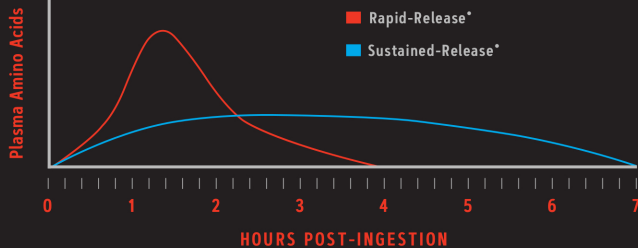

7-HOUR SUSTAINED RELEASE PROTEIN*

* Visual illustration based on published data.

*These statements have not been evaluated by the Food and Drug Administration. This product is not intended to diagnose, treat, cure, or prevent any disease.

KEEP OUT OF REACH OF CHILDREN.
Store in a cool, dry place.
For More Information:
1-888-462-2548
GNC.com

Products bearing this logo have been tested for banned substances by LGC Science, Inc., a world-class anti-doping lab. *Product was tested for over 220 banned substances on the 2020 World Anti-Doping Agency (WADA) Prohibited List via LGC skip lot testing protocol #ICP0307.

ADVANCED MUSCLE PERFORMANCE

SUSTAINED PROTEIN BLEND

7-HOUR SUSTAINED-RELEASE PROTEIN

Ultra-Premium Blend of 4 High-Quality Protein Sources

Rapid & Sustained-Release for Up to 7 Hours of Muscle Fuel*

CHOCOLATE MILKSHAKE

NATURAL + ARTIFICIAL FLAVORS

25G
PROTEIN

4
PROTEIN
SOURCES

5G
BCAA°

130
CALORIES

DIETARY SUPPLEMENT

NET WT 34.56 OZ (2.16 LB) 980 G

28 SERVINGS

CODE 414787

DIRECTIONS: As a dietary supplement, mix one scoop (35 g) in 6-8 fl. oz. of cold water and enjoy. See usage benefits for additional suggestions and information.

Supplement Facts

Serving Size 1 Scoop (35 g)
Servings Per Container 28

Amount Per Serving	% Daily Value
Calories	130
Total Fat	1.5 g 2%†
Cholesterol	25 mg 8%
Total Carbohydrate	4 g 1%†
Total Sugars	1 g *
Protein	25 g 50%
Calcium	330 mg 25%
Sodium	115 mg 5%
Potassium	250 mg 5%

† Percent Daily Values are based on a 2,000 calorie diet.

* Daily Value not established.

OTHER INGREDIENTS: Protein Blend (Native Micellar Casein, Native Whey Protein Isolate, Whey Protein Hydrolysate, Egg White Protein), Cocoa (Processed with Alkali), Natural and Artificial Flavors, Gum Blend (Cellulose Gum, Xanthan Gum, Carrageenan), Sunflower Lecithin, Creamer (Sunflower Oil, Maltodextrin, Sodium Caseinate [a Milk Derivative]), Natural Tocopherols, Tricalcium Phosphate), Sucralose, Acesulfame Potassium, Salt.

CONTAINS: Milk and Eggs.

Distributed by: General Nutrition Corporation
Pittsburgh, PA 15222 USA

Gluten Free.

NOTICE: Use this product as a food supplement only.

Do not use for weight reduction.

Significant product settling may occur. Product is sold by weight not volume.

BVG

PERFORMANCE PROTEIN

4 Sources of Scientifically Blended Protein, Including Specially Processed Native Protein — Protein in its Natural State

- Native Whey Isolate
- Native Micellar Casein
- Egg Whites
- Whey Hydrolysate

USAGE BENEFITS

Breakfast

Rapid Release of Amino Acids to "Break Your Fast" & Fuel Muscles, Plus Ongoing Support for Up to 7 Hours*

Between Meals

Sustained Release of Amino Acids for Ongoing Muscle Support*

Post-Workout

Rapid Release of Amino Acids Plus Sustained Release for Ongoing Muscle Support & Protein Synthesis^*

Non-Training Days

Provides Critical Amino Acids to Fuel Muscles During Recovery from Intense Training^*